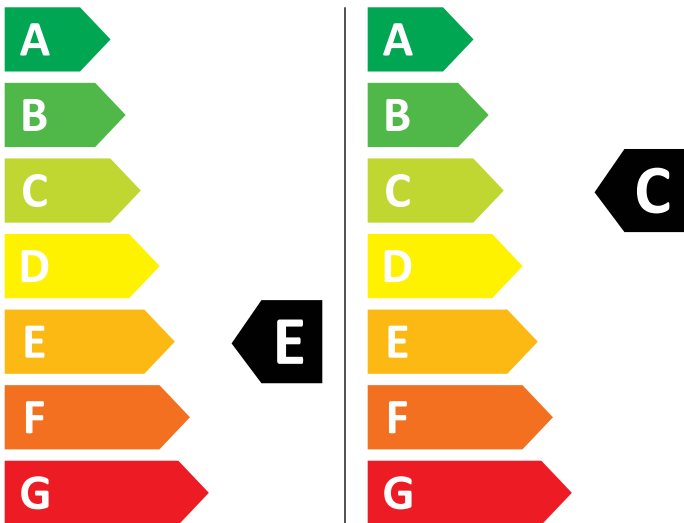

ENERG

Electrolux

EW7W368S 914600610

Water consumption: 250 kWh/100

Water consumption: 63 kWh/100

4,0 kg

8,0 kg

55 L